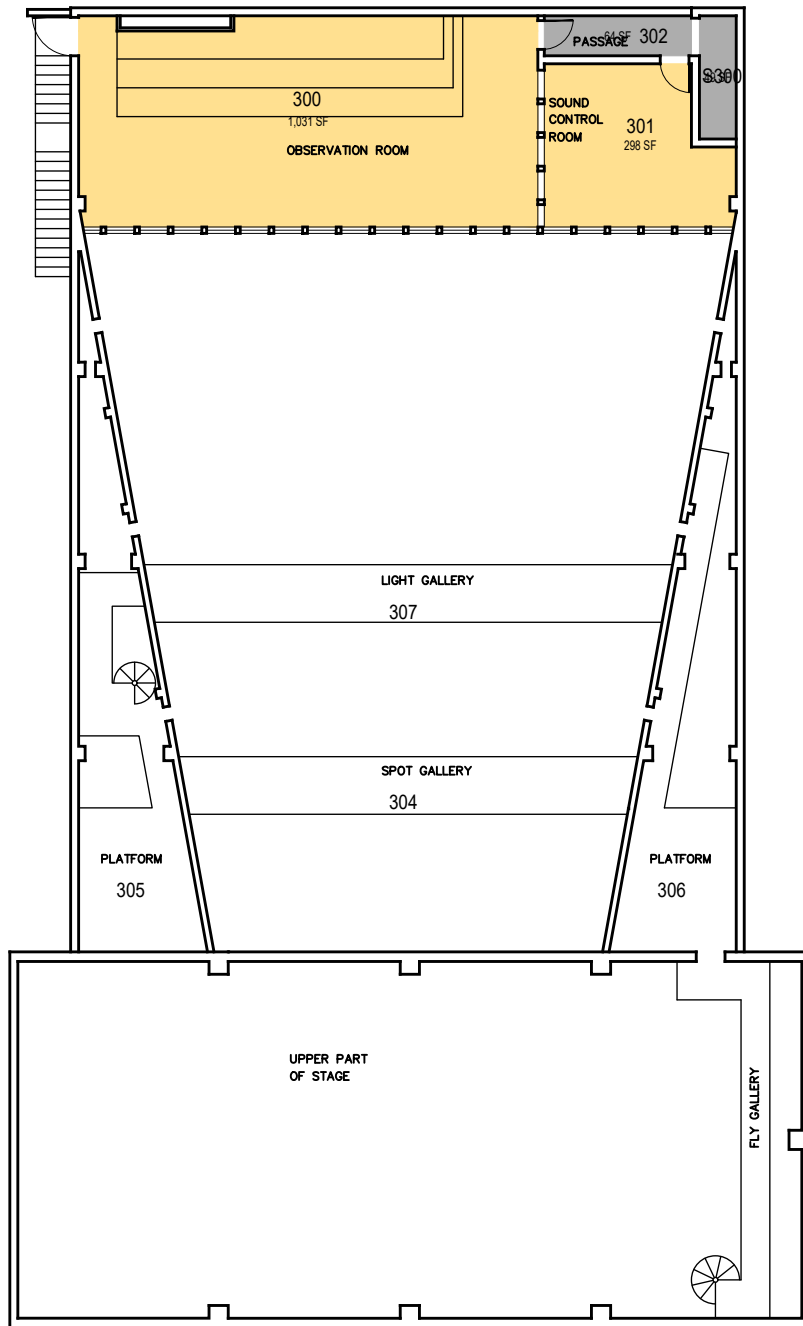

# Alex and Fay Spanos Theatre

Main Level

FACILITIES MANAGEMENT AND DEVELOPMENT

Space Data [http://afd.calpoly.edu/facilities/spacefacility/space\\_data.asp](http://afd.calpoly.edu/facilities/spacefacility/space_data.asp)

000 UNASSIGN	400 STUDY	800 HEALTH
100 CLASS	500 SPECIAL	900 RESIDENTIAL
200 LAB	600 GENERAL	
300 OFFICE	700 SUPPORT	

Room Use

March 2022

1"=20'