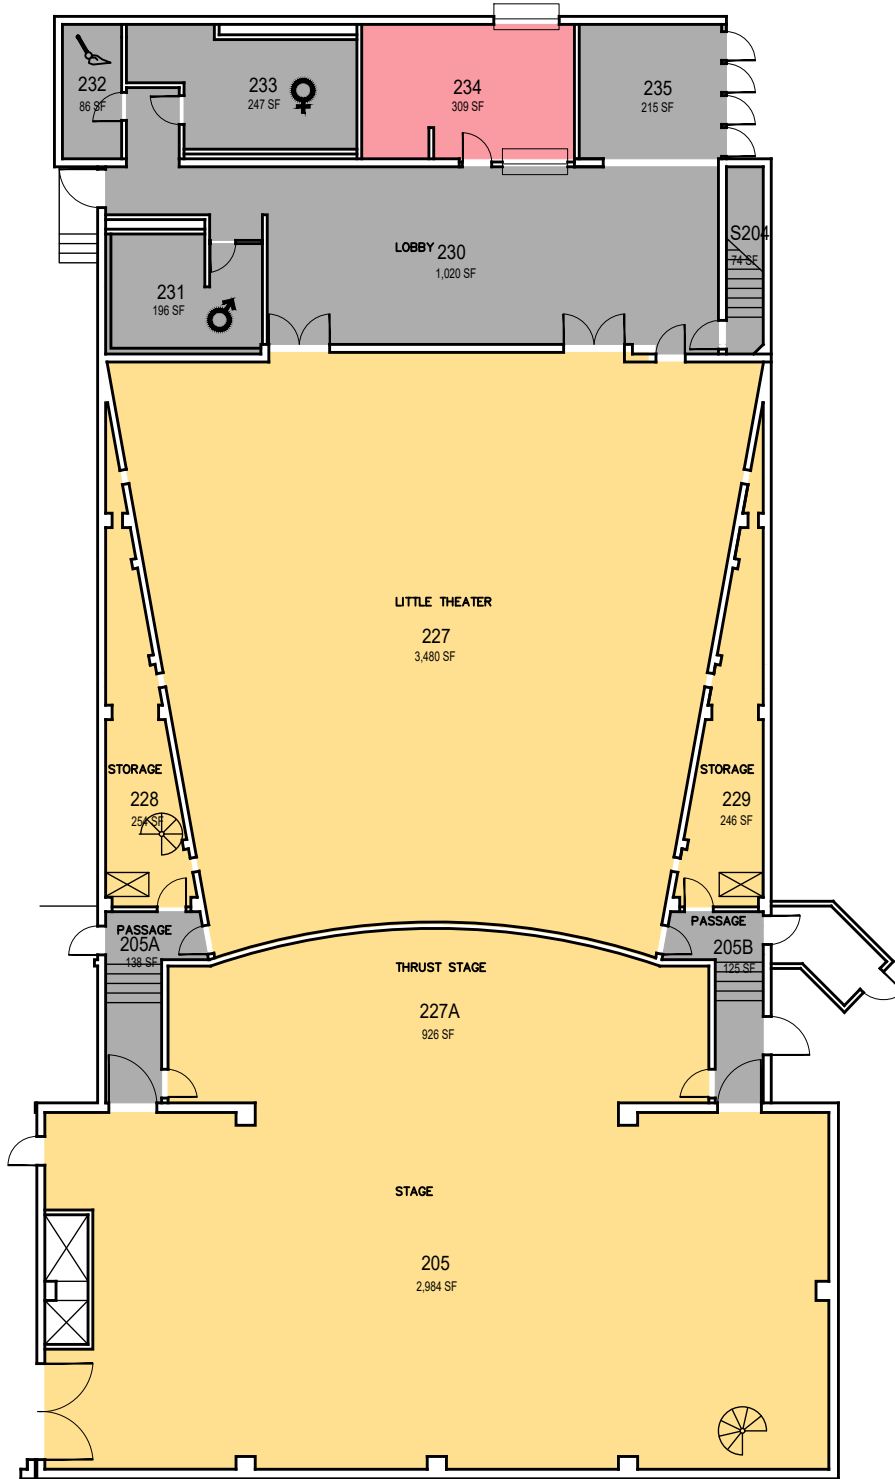

# Alex and Fay Spanos Theatre

Trap Rm

FACILITIES MANAGEMENT AND DEVELOPMENT

Space Data [http://afd.calpoly.edu/facilities/spacefacility/space\\_data.asp](http://afd.calpoly.edu/facilities/spacefacility/space_data.asp)

000 UNASSIGN	400 STUDY	800 HEALTH
100 CLASS	500 SPECIAL	900 RESIDENTIAL
200 LAB	600 GENERAL	
300 OFFICE	700 SUPPORT	

Room Use

March 2022

1"=20'

# Alex and Fay Spanos Theatre

Main Level

FACILITIES MANAGEMENT AND DEVELOPMENT

Space Data [http://afd.calpoly.edu/facilities/spacefacility/space\\_data.asp](http://afd.calpoly.edu/facilities/spacefacility/space_data.asp)